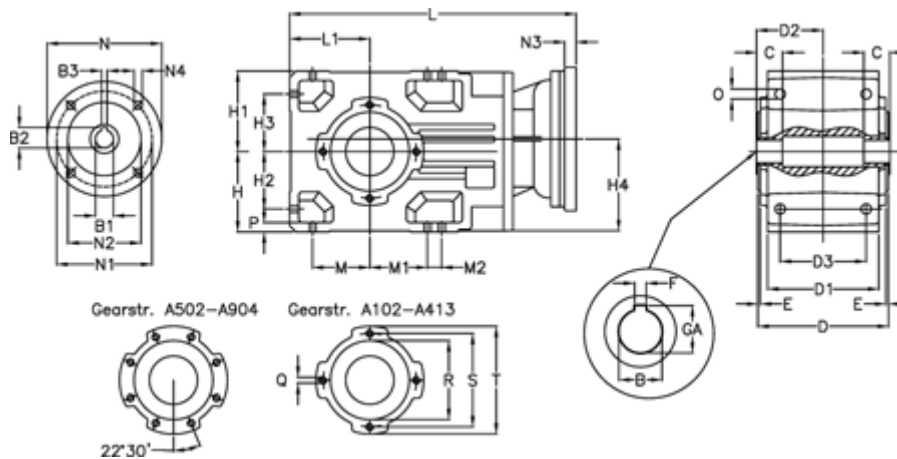

Article number: 29600101644220  
 Description: Bevel helical gearbox  
 A102UH30-16,4-P63B5

## Measures

B = 30	D3 = 75	H3 = 50.0	N1 = 115	S = 100
B1 = 11	Description = A102UH30-xx-P63 B5	H4 = 83.0	N2 = 95	T = 120
B2 = 12.8	E = 3.0	L = 282.5	N3 = 0	
B3 = 4	F = 8	L1 = 70	N4 = M8x19	
C = 18	GA = 33.3	M = 50.0	O = 9.5	
D = 117	H = 70	M1 = 50.0	P = 9	
D1 = 95	H1 = 70	M2 = 0	Q = M8x12	
D2 = 60.0	H2 = 50.0	N = 140	R = 80	